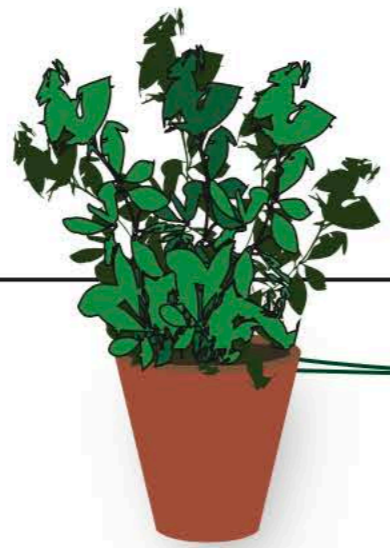

Heuchera quarcifolia  
'Ruby Slippers'

Illicium floridanum

Heuchera 'Citronelle'

Green and Golds

Illicium parvifolium  
'Florida Sunshine'

Dwarf Fothergilla

Cornus sericea  
(Red Twig Dogwood)

Christmas Fern

Calthus plustris

Cherokee Sedge  
Aquilegia canadensis (Eastern Columbine)

Yucca gloriosa

Ladder or hanging device

8-29-2023					
scientific name	common name	Quantity	Unit Price	cost	Notes:
<b>Creative Containers Plant and Accessories List</b>					
Illicum floridianum	Florida Sunshine'	2	\$28	\$56	4-5' x-2-3'
Dominicus johannes Bergsma					
fothergilla gardenensis	"Mount Airy'	1	\$28	\$28	3-5X3-5 ft
Heuchera "Atronelle"	Coral Bells	2	\$14	\$28	1' X 1'
Polystichum ocostichoides	Christmas fern	1	\$10	\$10	1'3"X1'3"
Salvia officianalis	Common sage	1	\$10	\$10	1-2ftX2-3ft 9-11 together, 1 pot
Rosmarius officianales	"Renzels" (weeping)	1	\$15	\$15	1-1.5"X1.5"
Thymus praecox ssp. articus "Coccineus'.	Pink creeping thyme	1	\$10	\$10	
		1	\$10	\$10	1-2" X 1.5-3"
Lavendula X intermedia 'Phenomenal'	Lavender 'Phenomenal'	1	\$10	\$10	3'X3'
Chocolate mint	Chocolate mint	1	\$10	\$10	6'-8" tall 14-17 together, 1 pot
	Pineapple mint	1	\$14	\$14	
	Spearmint	1	\$10	\$10	
	Orange	1	\$10	\$10	
Spreading Petunia 'Evening Sensation'	Petunia 'Evening Sensation'	2	\$10	\$20	1'-1'6"X1'-1-6"
Lantana camara 'Miss Huff'	Lantana 'Miss Huff'	1	\$12	\$12	3'x3'
Carex oshimensis 'Evergold'	Carex 'Eergold'			\$0	
Aster carolinianus	Climbing aster *	2	\$14	\$28	6-12' X3-6'
Heuchera 'Southern Comfort'	Heuchera 'Southern Comfort'	2	\$18	\$36	1' x1'
Dwarf Oakleaf Hydrangea 'Ruby Slippers'	Oakleaf Hydrangea 'Ruby Slippers'	1	\$30	\$30	3.5'-4' tall
	<b>Plants Total</b>			<b>\$347</b>	
<b>Material</b>					
Containers		6	\$75	\$450	
Paints, sealants		1	\$100	\$100	
organic fertilizers, sprays		1	\$50	\$50	
Trellis * or better alternative for the size of trellis offered		1	\$350	\$350	
	<b>Accessories Total</b>			<b>\$950</b>	
	<b>Grand Total for Creative Containers</b>			<b>\$1,297</b>	