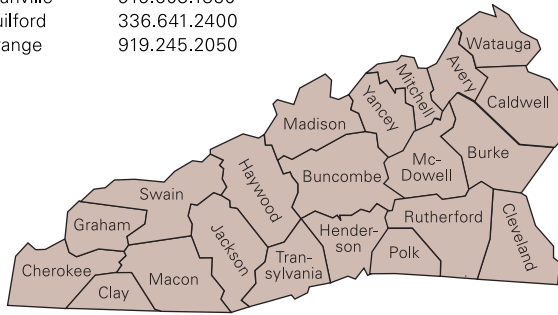

North Carolina Cooperative Extension Service Districts

NORTH CENTRAL Jim Cowden 828.687.0570

Alamance	336.570.6740	Person	336.599.1195
Alleghany	336.372.5597	Randolph	336.318.6000
Ashe	336.846.5850	Rockingham	336.342.8230
Caswell	336.694.4158	Stokes	336.593.8179
Chatham	919.542.8202	Surry	336.401.8025
Davidson	336.242.2080	Vance	252.438.8188
Davie	336.753.6100	Wilkes	336.651.7331
Durham	919.560.0525	Yadkin	336.679.2061
Forsyth	336.703.2850		
Granville	919.603.1350		
Guilford	336.641.2400		
Orange	919.245.2050		

NORTHEAST Dan Smith (interim) 919.515.8436

Beaufort	252.946.0111	Gates	252.357.1400	Pasquotank	252.338.3954
Bertie	252.794.5317	Halifax	252.583.5161	Perquimans	252.426.5428
Camden	252.331.7630	Hertford	252.358.7822	Pitt	252.902.1700
Chowan	252.482.6585	Hyde	252.926.4486	Tyrrell	252.796.1581
Currituck	252.232.2261	Martin	252.789.4370	Wake	919.250.1100
Dare	252.473.4290	Nash	252.459.9810	Warren	252.257.3640
Edgecombe	252.641.7815	Northampton	252.534.2831	Washington	252.793.2163
Franklin	919.496.3344				

SOUTH CENTRAL Clinton McRae 919.515.8433

Alexander	828.632.4451	Lincoln	704.736.8452
Anson	704.694.2915	Mecklenburg	704.336.2082
Cabarrus	704.920.3310	Montgomery	910.576.6011
Catawba	828.465.8240	Moore	910.947.3188
Cumberland	910.321.6860	Richmond	910.997.8255
Gaston	704.922.0301	Rowan	704.216.8970
Harnett	910.893.7530	Scotland	910.277.2422
Hoke	910.875.3461	Stanly	704.983.3987
Iredell	704.873.0507	Union	704.283.3801
Lee	919.775.5624		

SOUTHEAST Keith Walters 919.515.8437

Bladen	910.862.4591	Lenoir	252.527.2191
Brunswick	910.253.2610	New Hanover	910.798.7660
Carteret	252.222.6352	Onslow	910.455.5873
Columbus	910.640.6605	Pamlico	252.745.4121
Craven	252.633.1477	Pender	910.259.1235
Duplin	910.296.2143	Robeson	910.671.3276
Greene	252.747.5831	Sampson	910.592.7161
Johnston	919.989.5380	Wayne	919.731.1520
Jones	252.448.9621	Wilson	252.237.0111