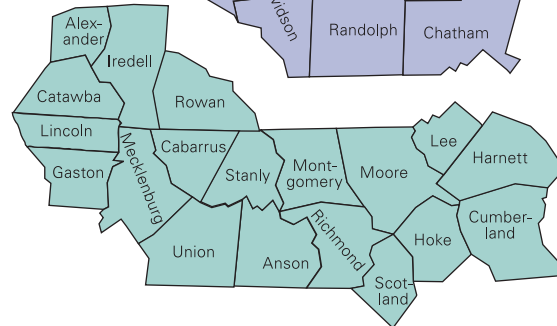

NORTHEAST Dan Smith (interim) 919.515.8436

Beaufort	252.946.0111	Gates	252.357.1400	Pasquotank	252.338.3954
Bertie	252.794.5317	Halifax	252.583.5161	Perquimans	252.426.5428
Camden	252.331.7630	Hertford	252.358.7822	Pitt	252.902.1700
Chowan	252.482.6585	Hyde	252.926.4486	Tyrrell	252.796.1581
Currituck	252.232.2261	Martin	252.789.4370	Wake	919.250.1100
Dare	252.473.4290	Nash	252.459.9810	Warren	252.257.3640
Edgecombe	252.641.7815	Northampton	252.534.2831	Washington	252.793.2163
Franklin	919.496.3344				

SOUTH CENTRAL Clinton McRae 919.515.8433

Alexander	828.632.4451	Lincoln	704.736.8452
Anson	704.694.2915	Mecklenburg	704.336.2082
Cabarrus	704.920.3310	Montgomery	910.576.6011
Catawba	828.465.8240	Moore	910.947.3188
Cumberland	910.321.6860	Richmond	910.997.8255
Gaston	704.922.0301	Rowan	704.216.8970
Harnett	910.893.7530	Scotland	910.277.2422
Hoke	910.875.3461	Stanly	704.983.3987
Iredell	704.873.0507	Union	704.283.3801
Lee	919.775.5624		