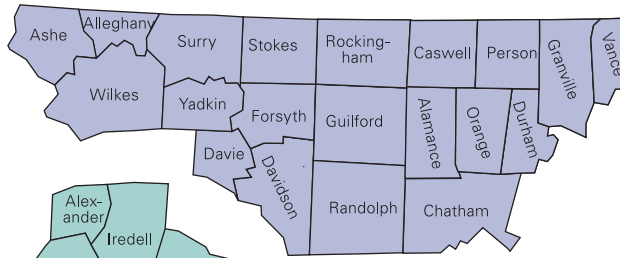

North Carolina Cooperative Extension Service Districts

NORTH CENTRAL Jim Cowden 828.687.0570

Alamance	336.570.6740	Person	336.599.1195
Alleghany	336.372.5597	Randolph	336.318.6000
Ashe	336.846.5850	Rockingham	336.342.8230
Caswell	336.694.4158	Stokes	336.593.8179
Chatham	919.542.8202	Surry	336.401.8025
Davidson	336.242.2080	Vance	252.438.8188
Davie	336.753.6100	Wilkes	336.651.7331
Durham	919.560.0525	Yadkin	336.679.2061
Forsyth	336.703.2850		
Granville	919.603.1350		
Guilford	336.641.2400		
Orange	919.245.2050		

NORTHEAST Dan Smith (interim) 919.515.8436

Beaufort	252.946.0111	Gates	252.357.1400	Pasquotank	252.338.3954
Bertie	252.794.5317	Halifax	252.583.5161	Perquimans	252.426.5428
Camden	252.331.7630	Hertford	252.358.7822	Pitt	252.902.1700
Chowan	252.482.6585	Hyde	252.926.4486	Tyrrell	252.796.1581
Currituck	252.232.2261	Martin	252.789.4370	Wake	919.250.1100
Dare	252.473.4290	Nash	252.459.9810	Warren	252.257.3640
Edgecombe	252.641.7815	Northampton	252.534.2831	Washington	252.793.2163
Franklin	919.496.3344				