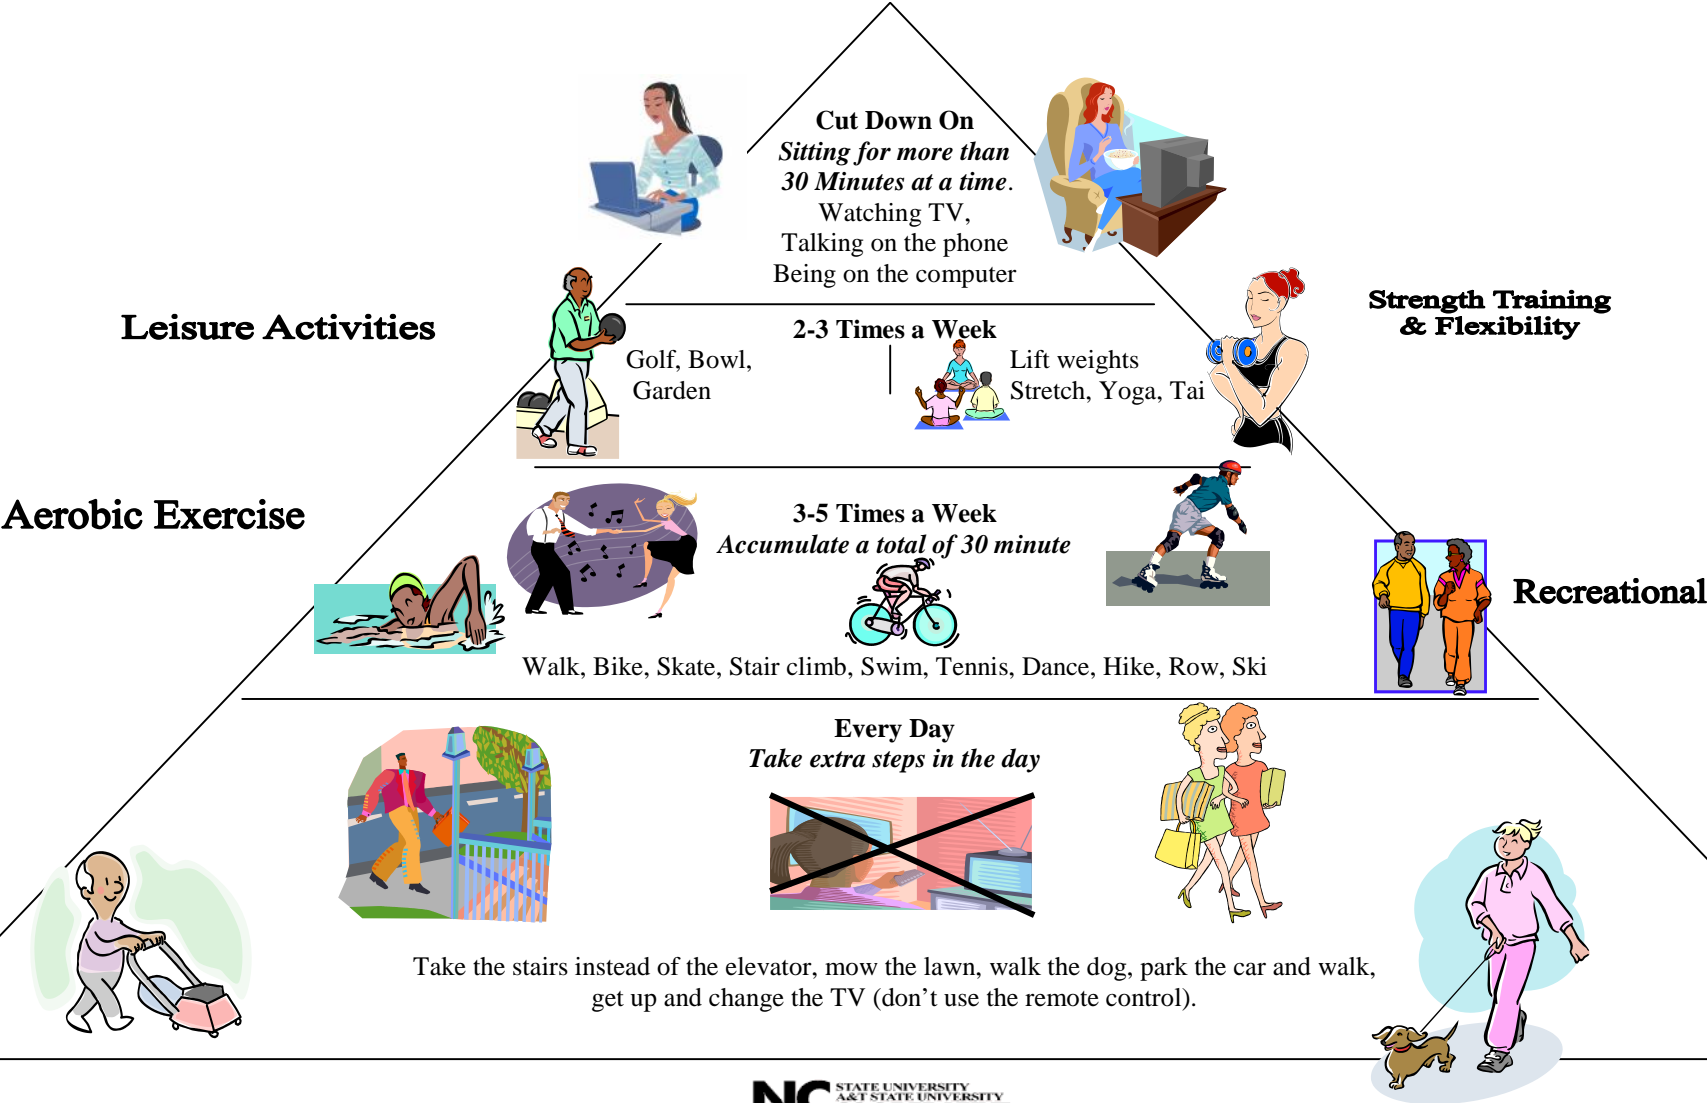

Wayne County Extension Physical Activity Pyramid

Christine Smith Extension Agent Family and Consumer Sciences
Phone: (919)731-1525