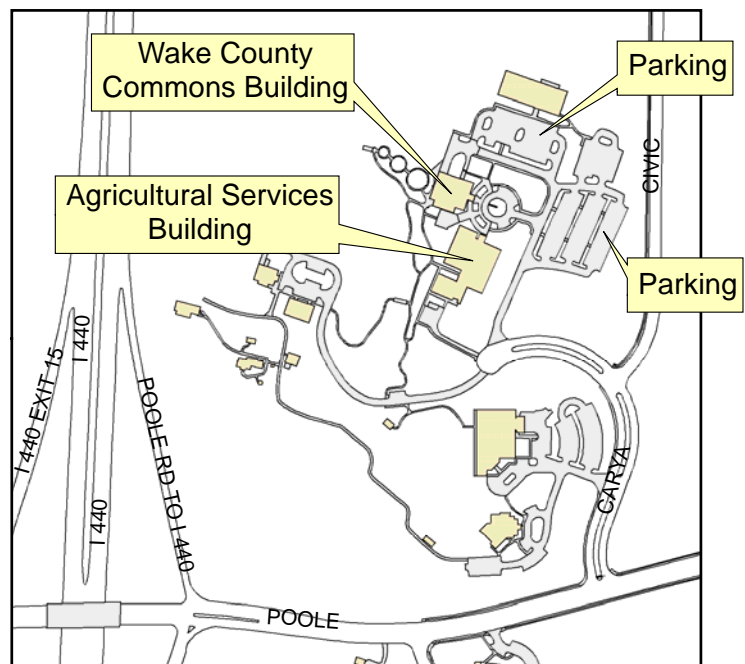

# Wake County Office Park

## Directions to Wake County Office Park

- From the I-440 Beltline, take the Poole Road Exit #15
- Turn east onto Poole Road, away from downtown Raleigh
- Turn left onto Carya Drive (see Wake County Office Park sign and stone wall entrance)
- Follow Carya Drive down to the lower parking lot
- The Commons Building has a circular drive and flag pole out front
- The Agricultural Services Building is to the left of the Commons

*Welcome!*

Wake County Office Park  
4001 Carya Drive  
Raleigh, NC

Commons Building (919) 250-1000

Wake Soil & Water Conservation District, Suite D (919) 250-1050

Wake County Cooperative Extension, Suite E (919) 250-1103