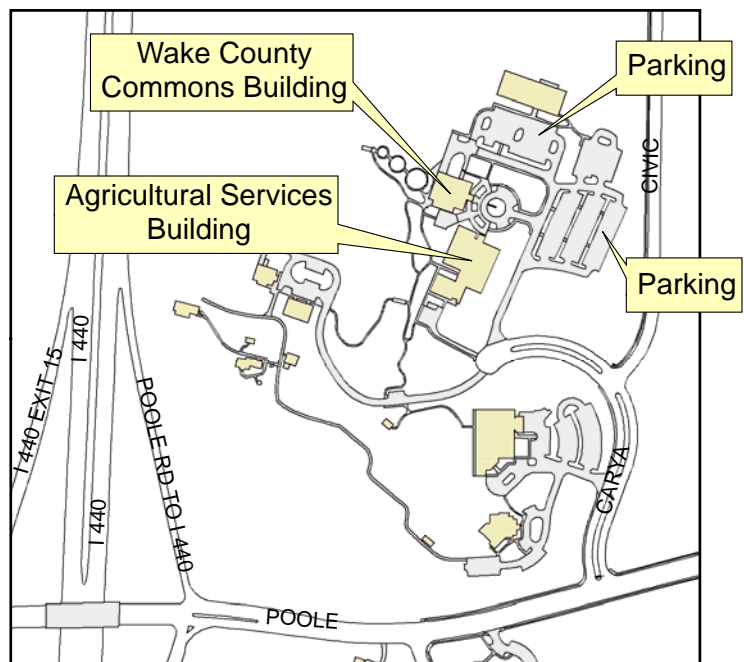

Wake County Office Park

Directions to Wake County Office Park

- From the I-440 Beltline, take the Poole Road Exit #15
- Turn east onto Poole Road, away from downtown Raleigh
- Turn left onto Carya Drive (see Wake County Office Park sign and stone wall entrance)
- Follow Carya Drive down to the lower parking lot
- The Commons Building has a circular drive and flag pole out front
- The Agricultural Services Building is to the left of the Commons

Welcome!

Wake County Office Park
4001 Carya Drive
Raleigh, NC

Commons Building (919) 250-1000

Wake Soil & Water Conservation District, Suite D (919) 250-1050

Wake County Cooperative Extension, Suite E (919) 250-1103