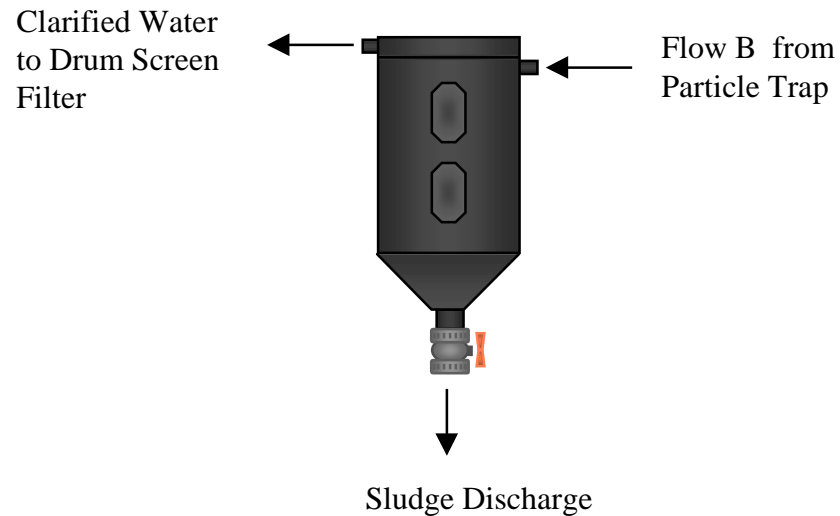

North Carolina State University Fish Barn

North Carolina Fish Barn Basic System Layout

Particle Trap and Sludge Collector as Configured at the NC State Fish Barn

AquaOptima ECOTRAP Particle Trap

AquaOptima ECOTRAP Sludge Collector

Top View

Side View

NC State Fish Barn Drum Screen Filter and BioSump Configuration

NC State Fish Barn Water Return and Oxygenation System Configuration