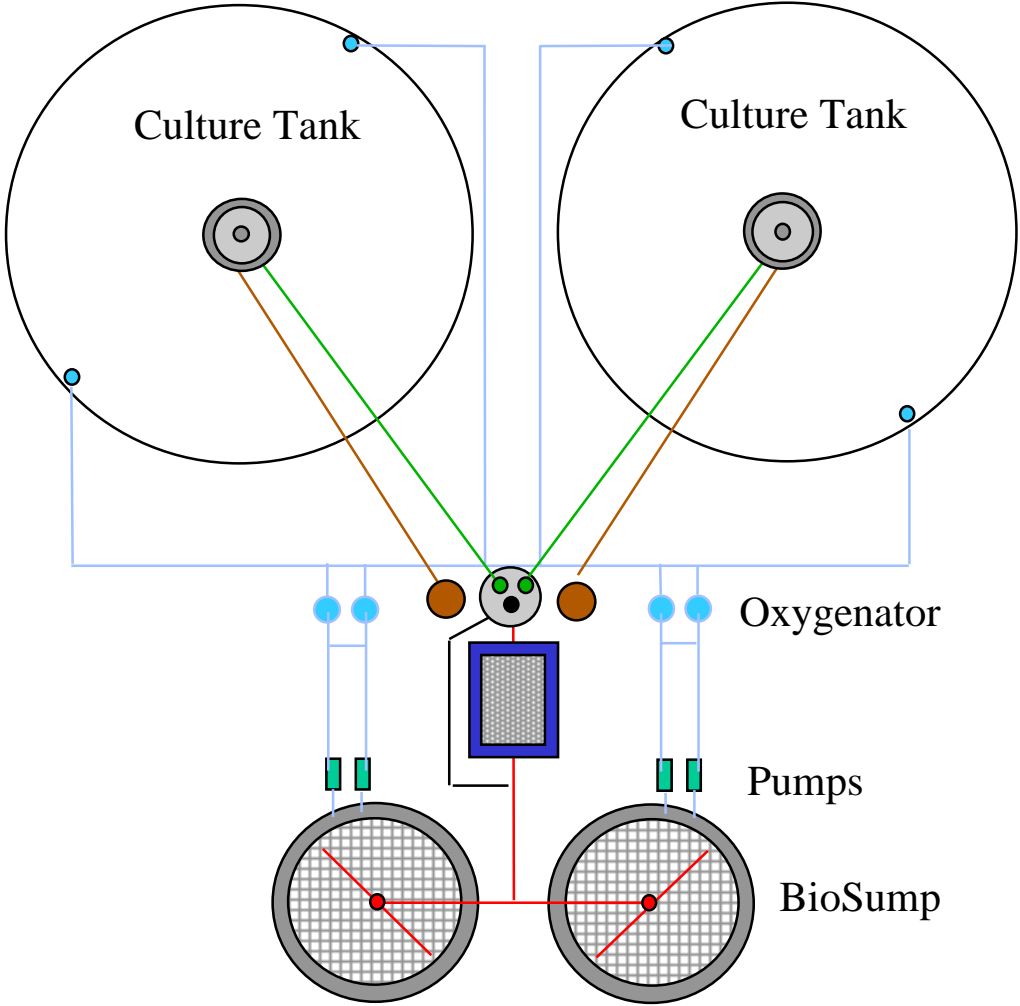

North Carolina State University Fish Barn

North Carolina Fish Barn Basic System Layout

Particle Trap and Sludge Collector as Configured at the NC State Fish Barn

AquaOptima ECOTRAP Particle Trap

AquaOptima ECOTRAP Sludge Collector

Top View

Side View

NC State Fish Barn Drum Screen Filter and BioSump Configuration

NC State Fish Barn Water Return and Oxygenation System Configuration