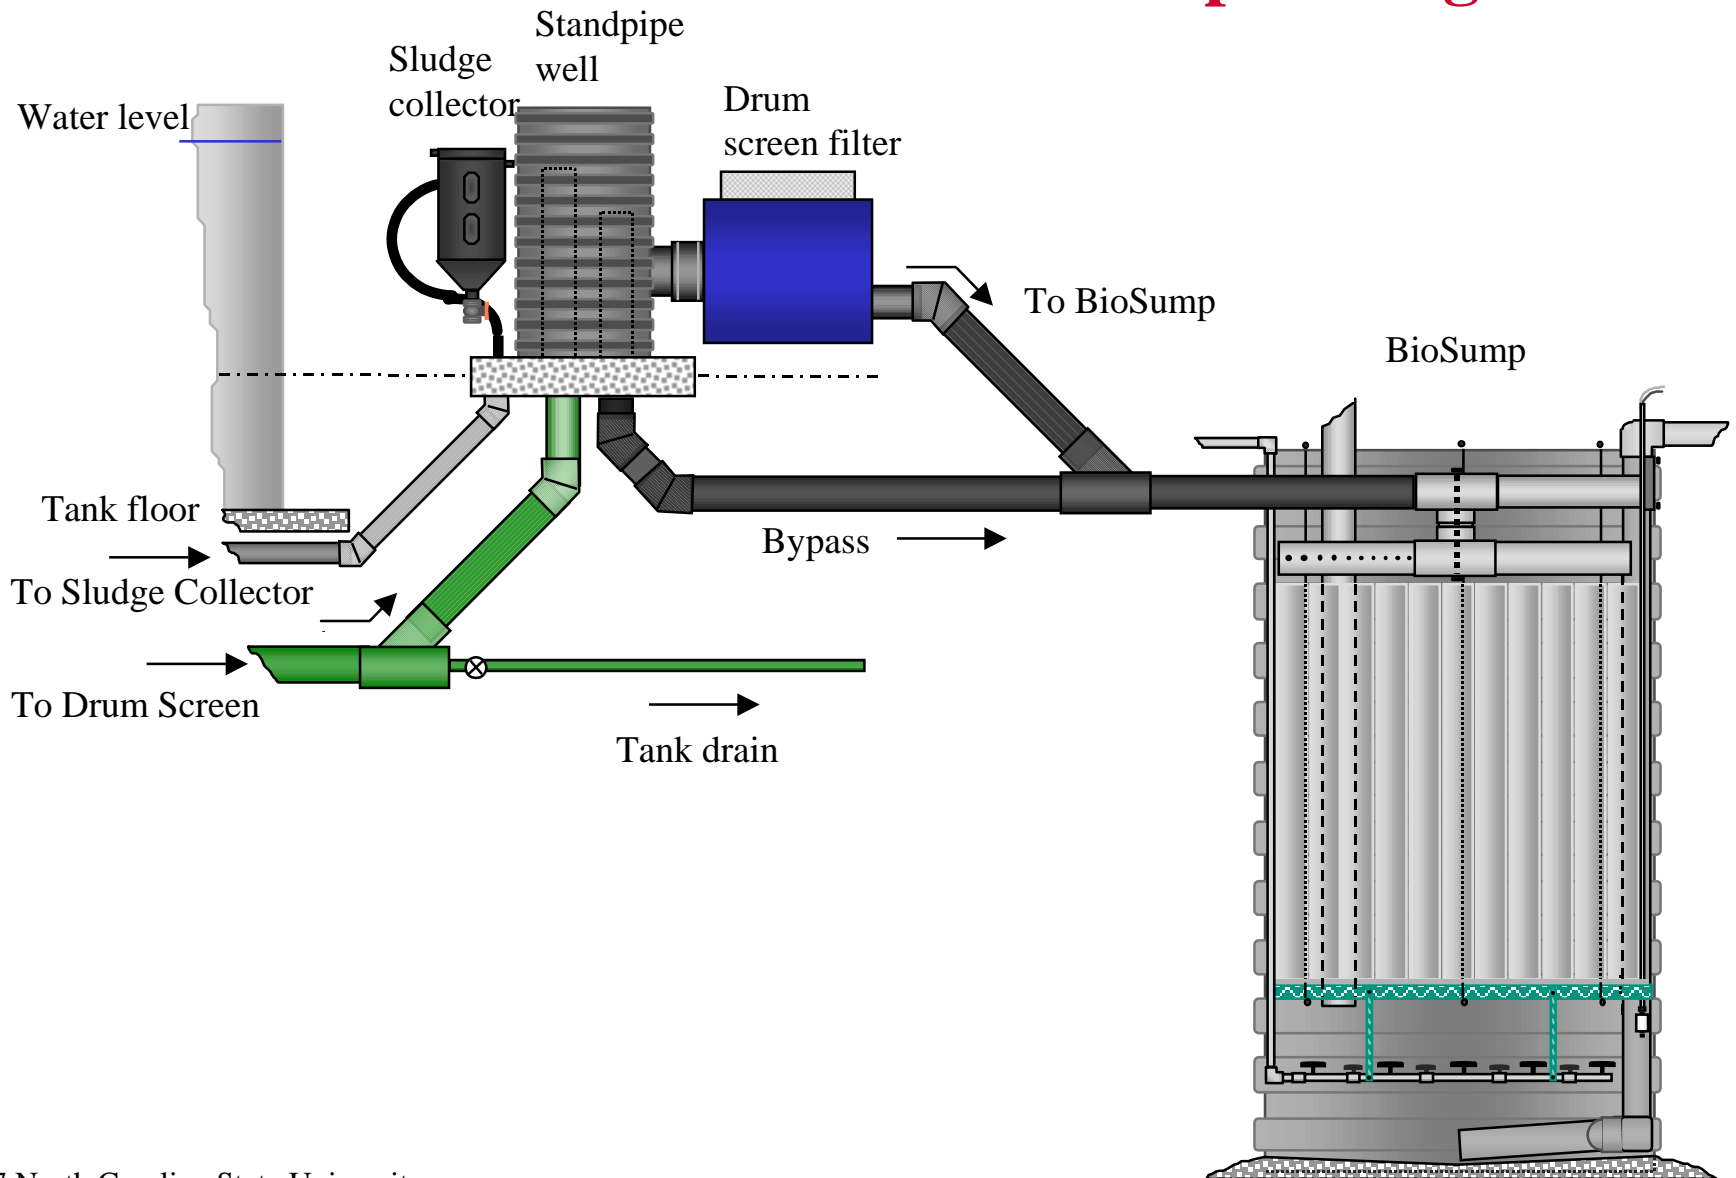

North Carolina State University Fish Barn

North Carolina Fish Barn Basic System Layout

Particle Trap and Sludge Collector as Configured at the NC State Fish Barn

AquaOptima ECOTRAP Particle Trap

AquaOptima ECOTRAP Sludge Collector

Top View

Side View

NC State Fish Barn Drum Screen Filter and BioSump Configuration

NC State Fish Barn Water Return and Oxygenation System Configuration