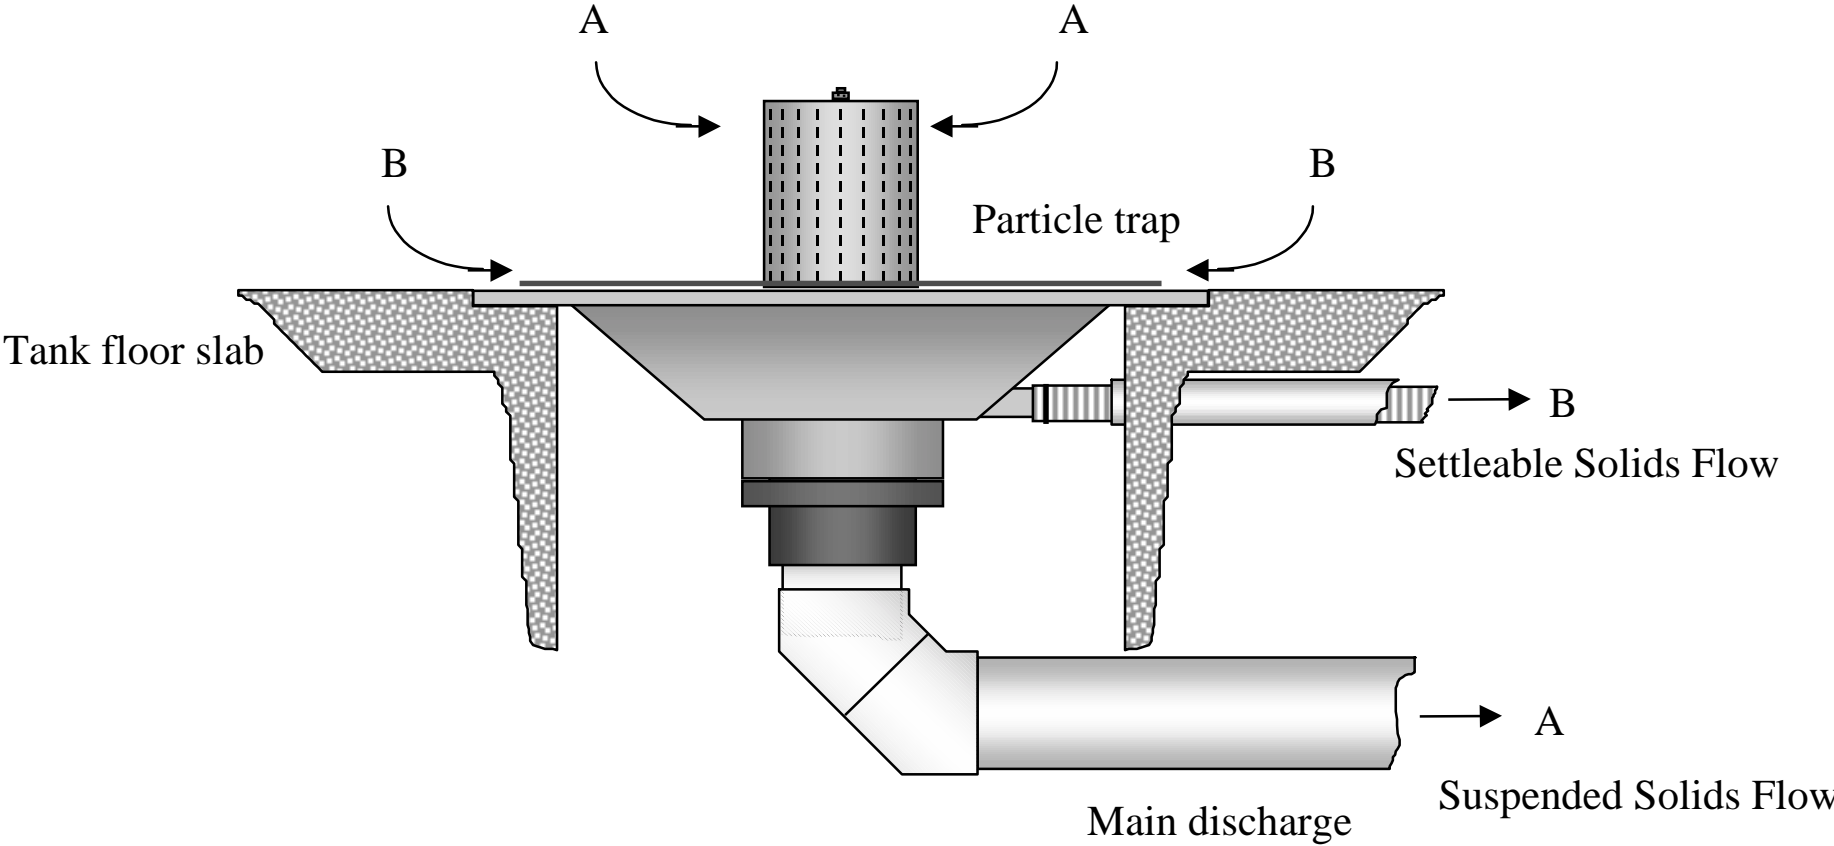

North Carolina State University Fish Barn

North Carolina Fish Barn Basic System Layout

Particle Trap and Sludge Collector as Configured at the NC State Fish Barn

AquaOptima ECOTRAP Particle Trap

AquaOptima ECOTRAP Sludge Collector

Top View

Side View

NC State Fish Barn Drum Screen Filter and BioSump Configuration

NC State Fish Barn Water Return and Oxygenation System Configuration