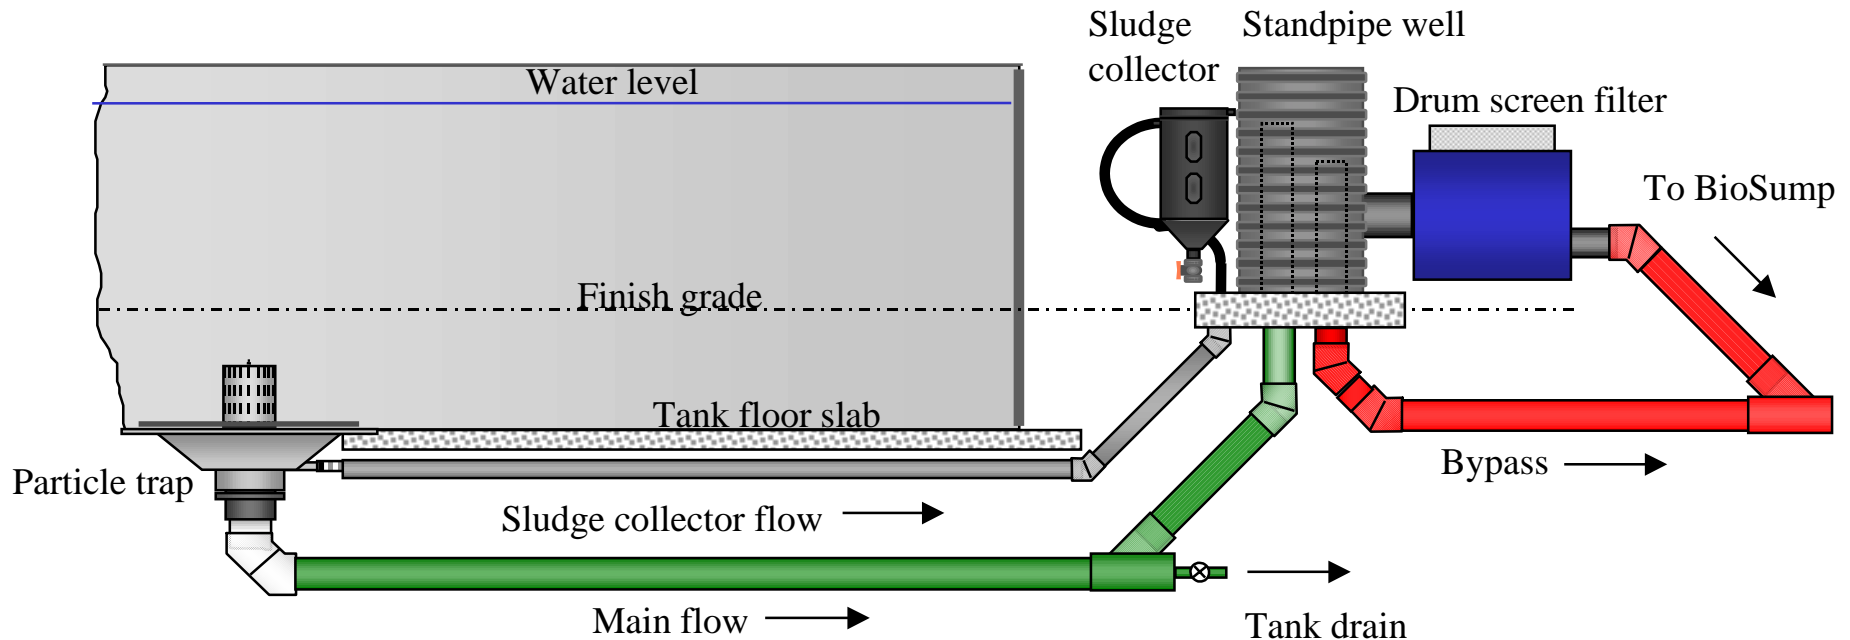

North Carolina State University Fish Barn

North Carolina Fish Barn Basic System Layout

Particle Trap and Sludge Collector as Configured at the NC State Fish Barn

AquaOptima ECOTRAP Particle Trap

AquaOptima ECOTRAP Sludge Collector

Top View

Side View

NC State Fish Barn Drum Screen Filter and BioSump Configuration

NC State Fish Barn Water Return and Oxygenation System Configuration