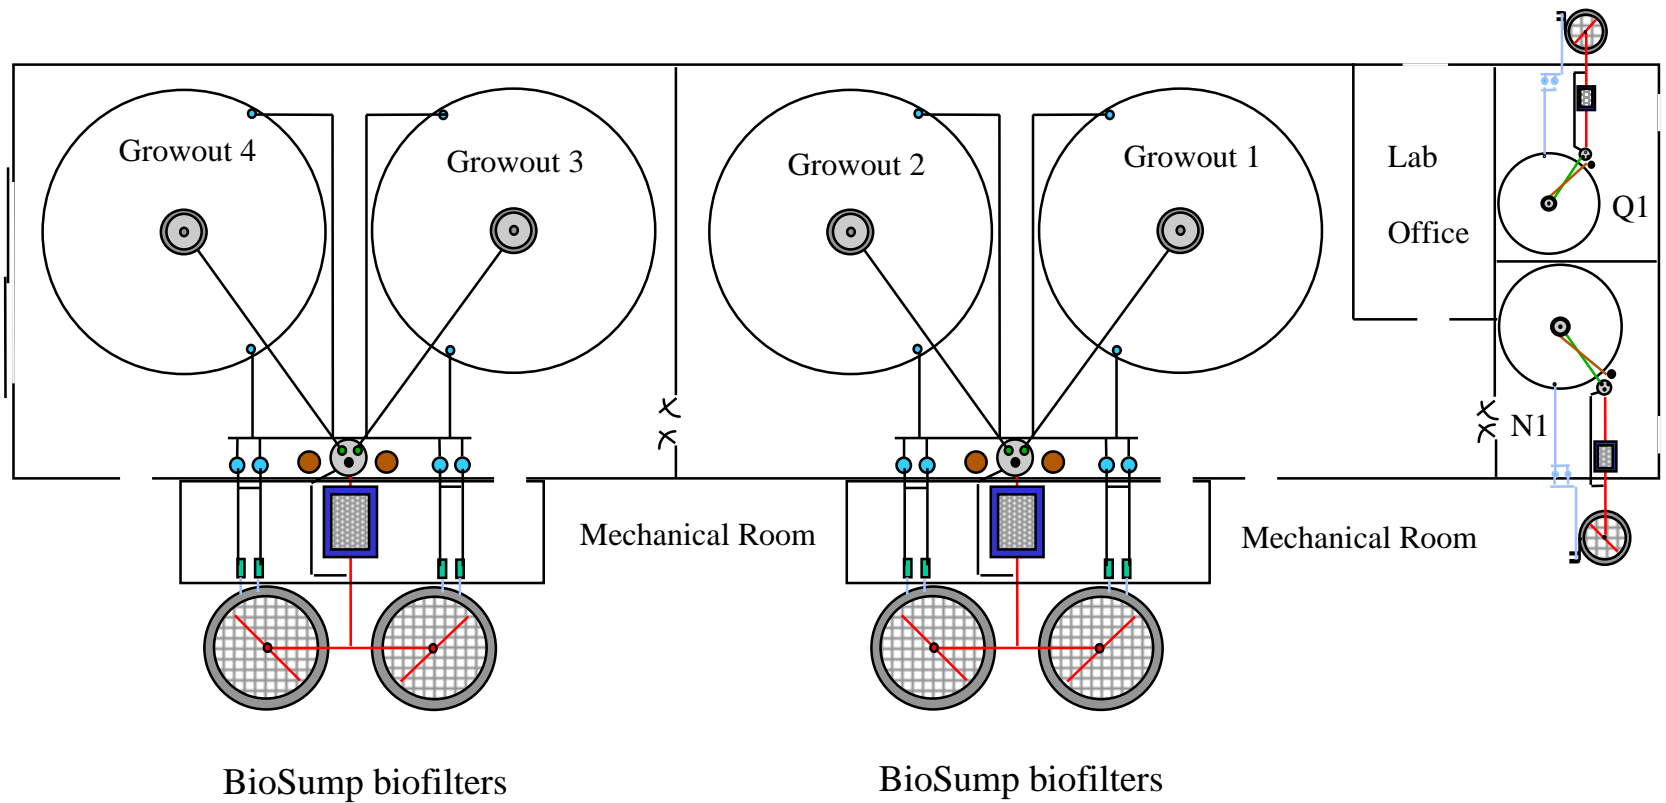

North Carolina State University Fish Barn

North Carolina Fish Barn Basic System Layout

Particle Trap and Sludge Collector as Configured at the NC State Fish Barn

AquaOptima ECOTRAP Particle Trap

AquaOptima ECOTRAP Sludge Collector

Top View

Side View

NC State Fish Barn Drum Screen Filter and BioSump Configuration

NC State Fish Barn Water Return and Oxygenation System Configuration