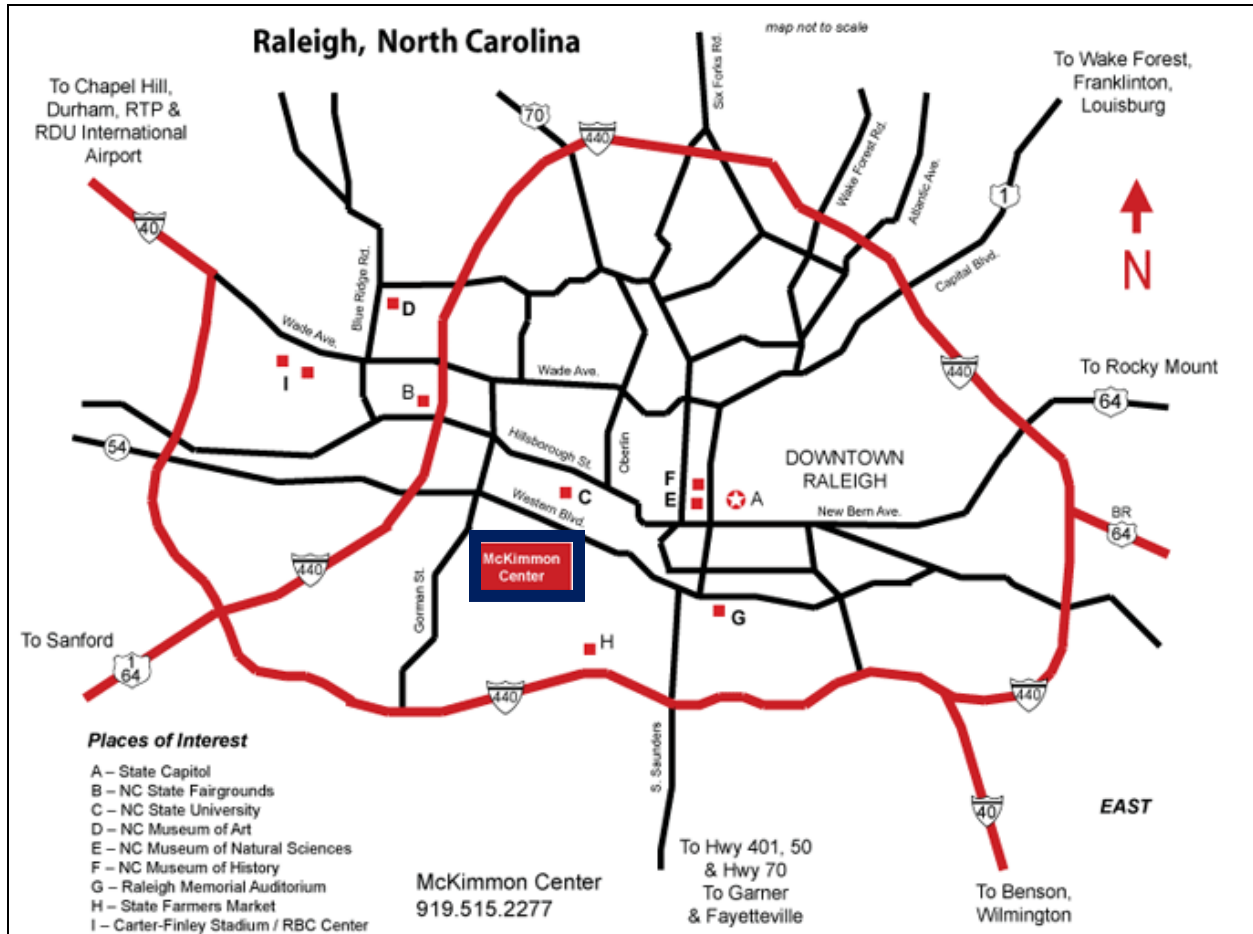

**NC State University's McKimmon Conference and Training Center  
is located at 1101 Gorman Street, Raleigh, NC 27606  
Phone: 919.515.2277**

**Parking at McKimmon Center**

The McKimmon Center has ample visitor parking spaces in front of the building. Please take care to only park in a space indicated for visitors.