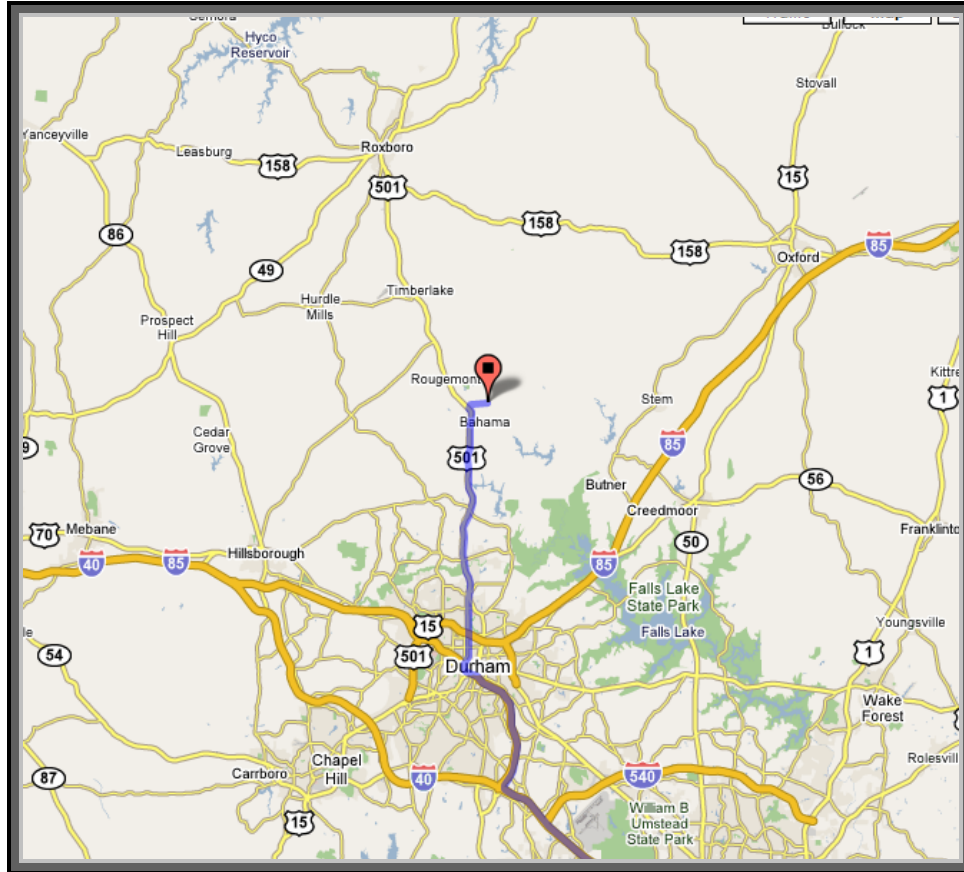

**Map and Directions to Hill Demonstration Forest
State Forest Road
Bahama, NC 27503**

From I-40 east or west

Take exit 279B to merge onto NC-147 N toward Durham/Downtown (8.1 miles)

Take exit 12C for Duke St (0.2 miles)

Merge onto S Duke St (4.3 miles)

Slight left at N Roxboro St (2.0 miles)

Continue on N Roxboro Rd/US-501 (8.1 miles)

Turn right at Moores Mill Rd (0.2 miles)

Take second right turn onto State Forest Rd

Entrance to Hill Forest is on left 1 mile down State Forest Rd.