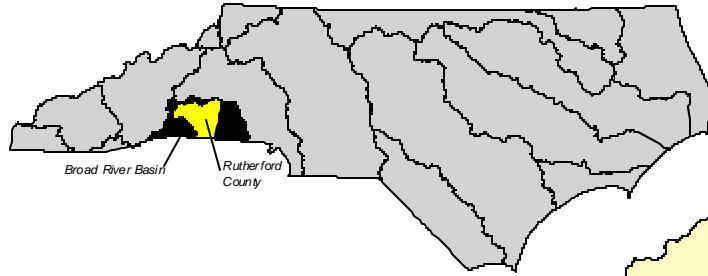

Catheys Creek Watershed Rutherford County, North Carolina

Location Maps

	Catheys Creek Watershed
	Wastewater Treatment Plant
	Roads
	Streams
Landcover	
	Cleared
	Developed
	Forest
	Water