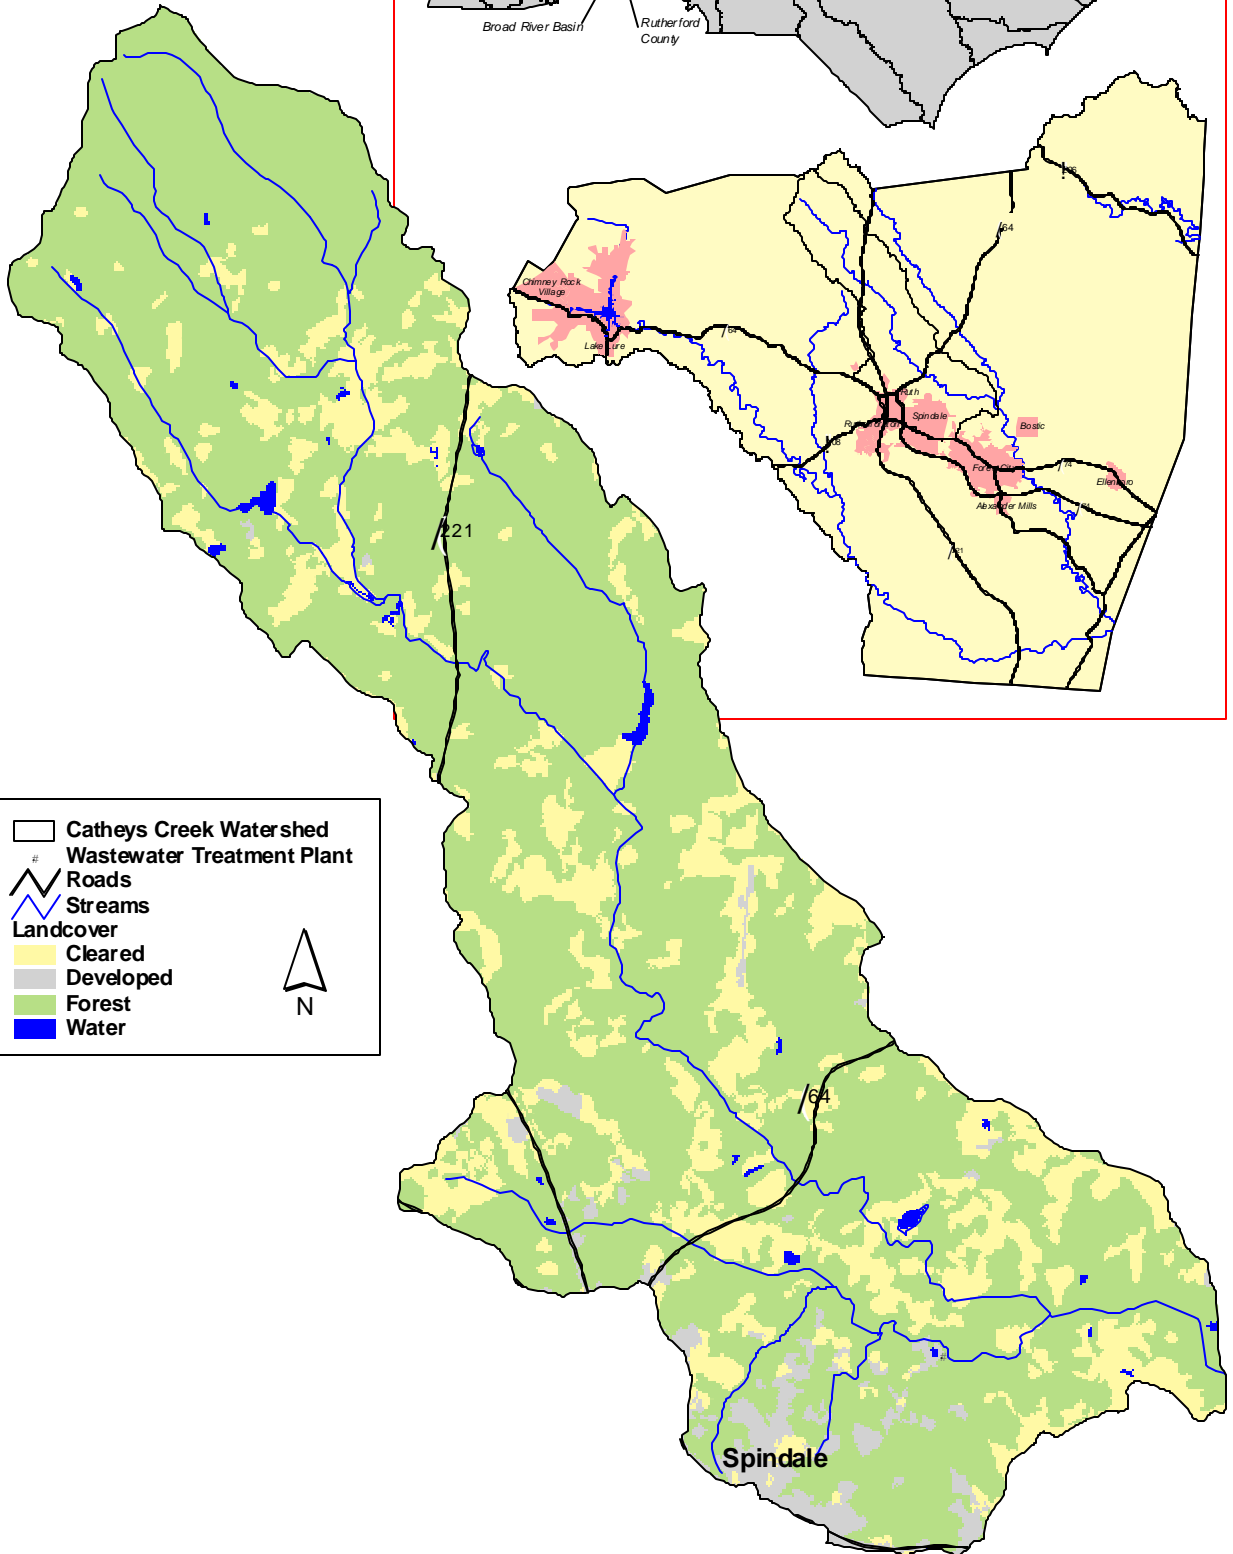

Catheys Creek Watershed Rutherford County, North Carolina

Location Maps

	Catheys Creek Watershed
	Wastewater Treatment Plant
	Roads
	Streams
Landcover	
	Cleared
	Developed
	Forest
	Water