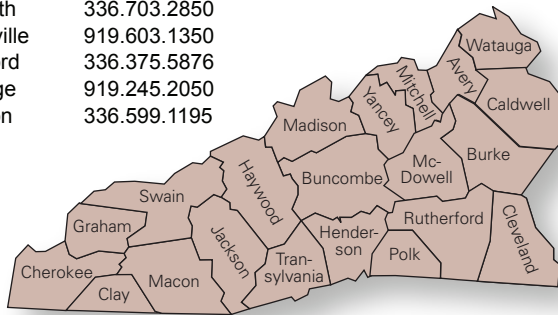

North Carolina Cooperative Extension Service Districts

NORTH CENTRAL Jim Cowden 828.687.0570

County	Phone	County	Phone
Alamance	336.570.6740	Randolph	336.318.6000
Alleghany	336.372.5597	Rockingham	336.342.8230
Ashe	336.846.5850	Stokes	336.593.8179
Caswell	336.694.4158	Surry	336.401.8025
Chatham	919.542.8202	Vance	252.438.8188
Davidson	336.242-2080	Wilkes	336.651.7331
Davie	336.753.6100	Yadkin	336.679.2061
Durham	919.560.0525		
Forsyth	336.703.2850		
Granville	919.603.1350		
Guilford	336.375.5876		
Orange	919.245.2050		
Person	336.599.1195		

WEST Dan Smith 828.687.0570

County	Phone	County	Phone
Avery	828.733.8270	Swain	828.488.3848
Buncombe	828.255.5522	Transylvania	828.884.3109
Burke	828.439.4460	Watauga	828.264.3061
Caldwell	828.757.1290	Yancey	828.682.6186
Cherokee	828.837.2917		
Clay	828.389.6305		
Cleveland	704.482.4365		
Eastern Band,			
Cherokee Indians	828.554.6931		
Graham	828.479.7979		
Haywood	828.456.3575		
Henderson	828.697.4891		
Jackson	828.586.4009		
Macon	828.349.2046		
Madison	828.649.2411		
McDowell	828.652.7874		
Mitchell	828.688.4811		
Polk	828.894.8218		
Rutherford	828.287.6011		

SOUTH CENTRAL Clinton McRae 919.515.8433

County	Phone	County	Phone
Alexander	828.632.4451	Lincoln	704.736.8452
Anson	704.694.2915	Mecklenburg	704.336.2082
Cabarrus	704.920.3310	Montgomery	910.576.6011
Catawba	828.465.8240	Moore	910.947.3188
Cumberland	910.321.6860	Richmond	910.997.8255
Gaston	704.922.0301	Rowan	704.216.8970
Harnett	910.893.7530	Scotland	910.277.2422
Hoke	910.875.3461	Stanly	704.983.3987
Iredell	704.873.0507	Union	704.283.3801
Lee	919.775.5624		